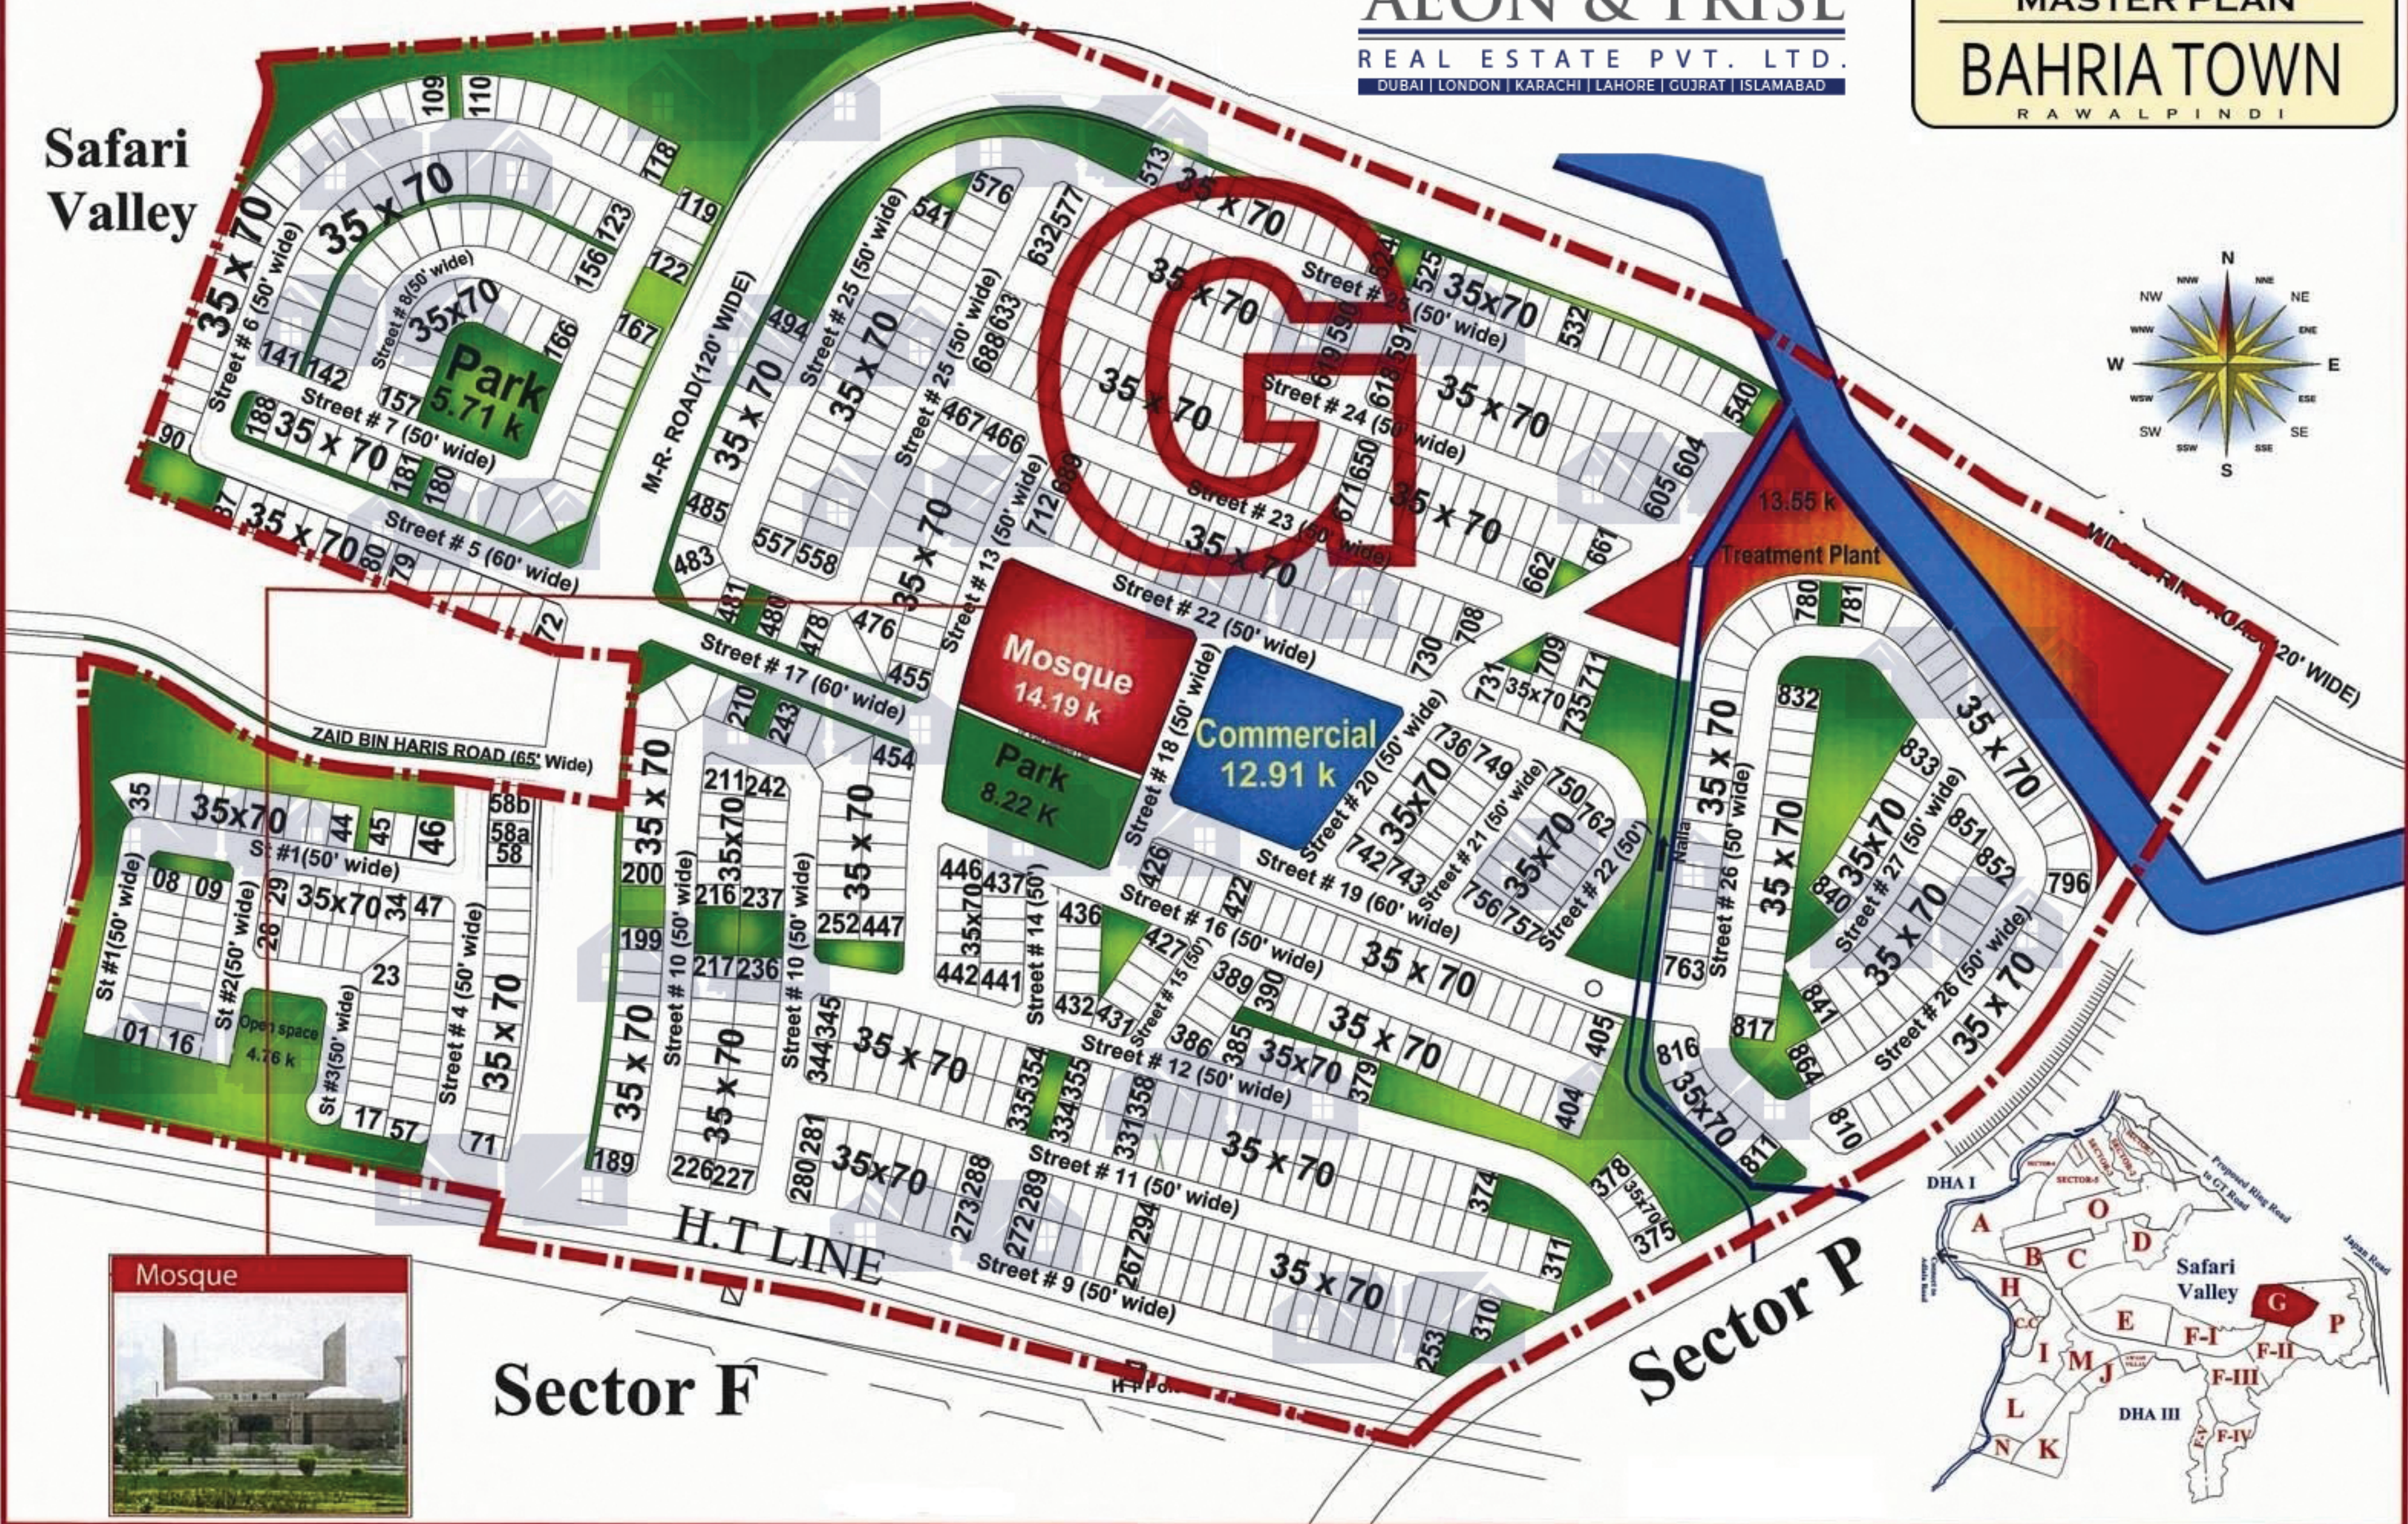

+92 333 1524862
www.aeontrisl.pk

AEON & TRISL
REAL ESTATE PVT. LTD.
DUBAI | LONDON | KARACHI | LAHORE | GUJRAT | ISLAMABAD

SECTOR-G
PHASE - 8
MASTER PLAN
BAHRIA TOWN
RAWALPINDI

Safari Valley

Mosque

Sector F

Sector P